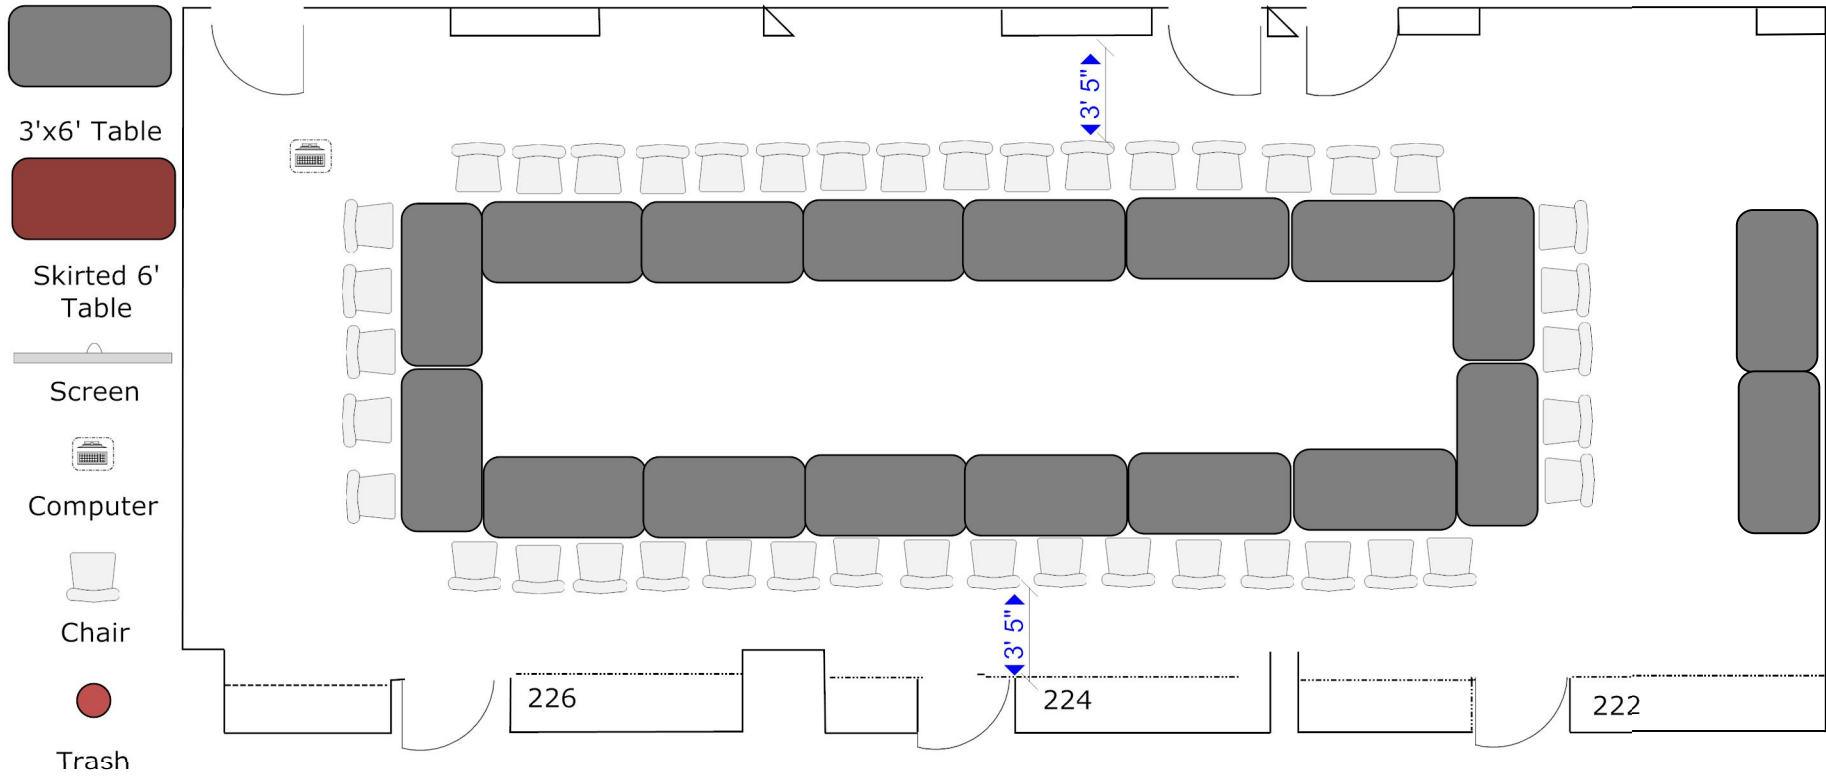

STANDARD CONFERENCE SET-UP - 42 chair seating
Venue: WU 222/224/226

Notes: