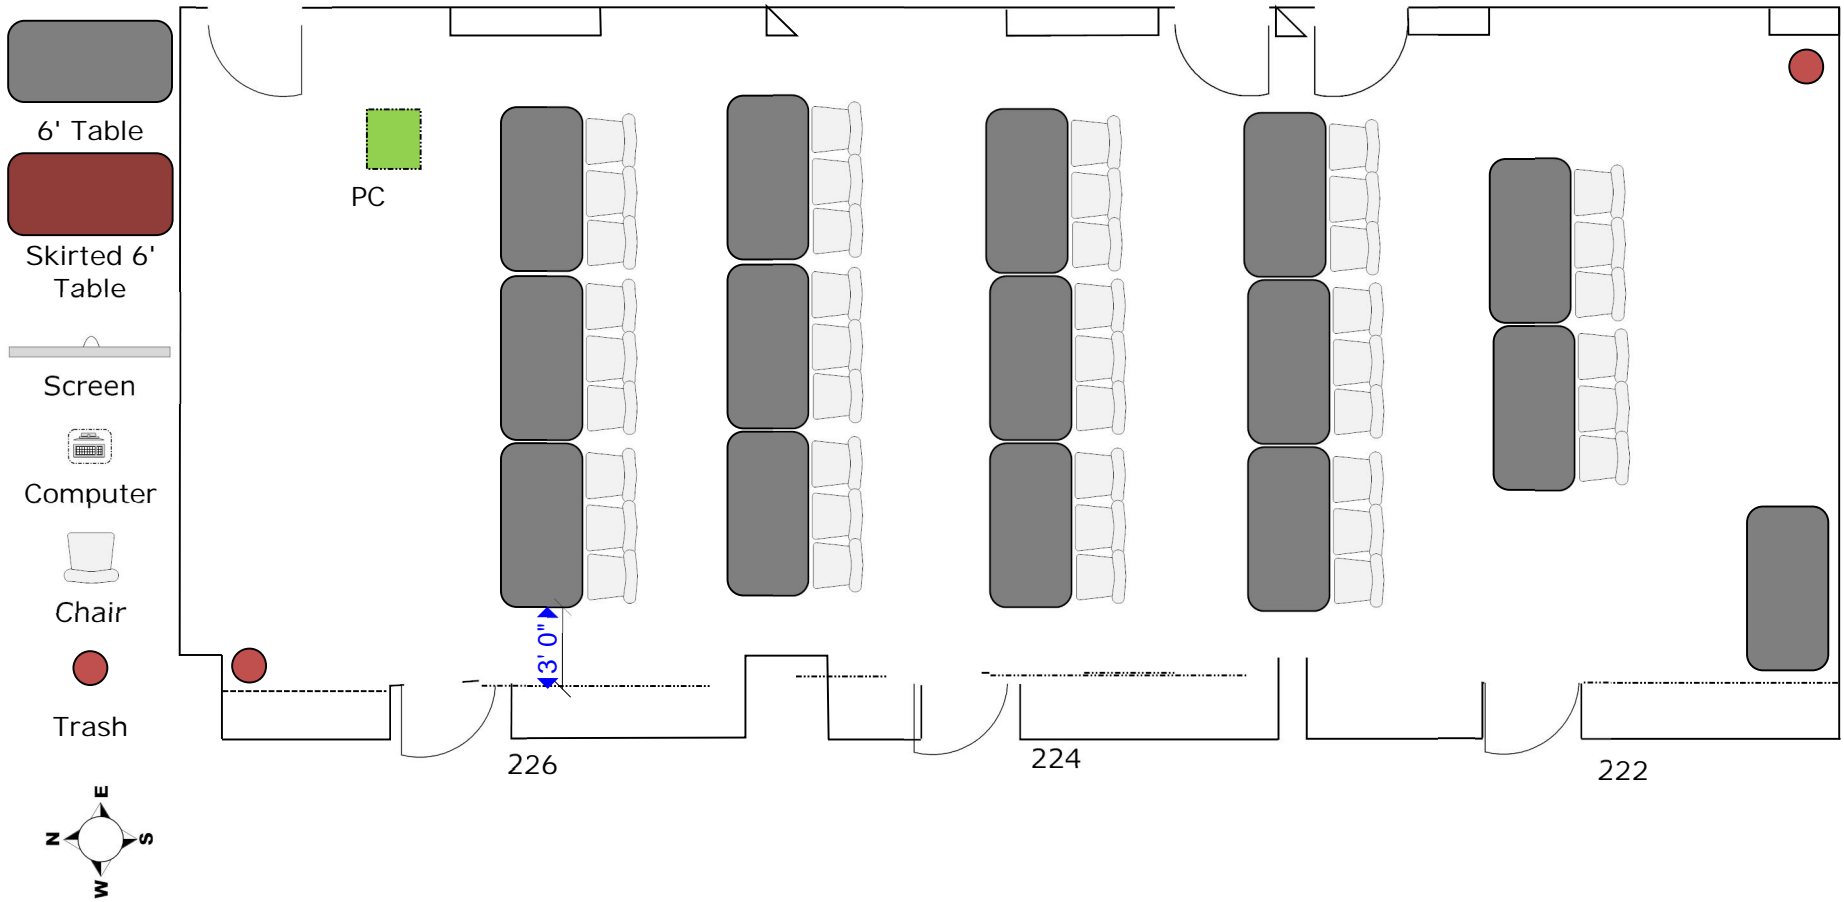

STANDARD CLASSROOM - 42 seating

WU 222-224-226

Notes:

- Effective 4/2/14 ceiling mounted projector in 226 - projects onto North 226 wall