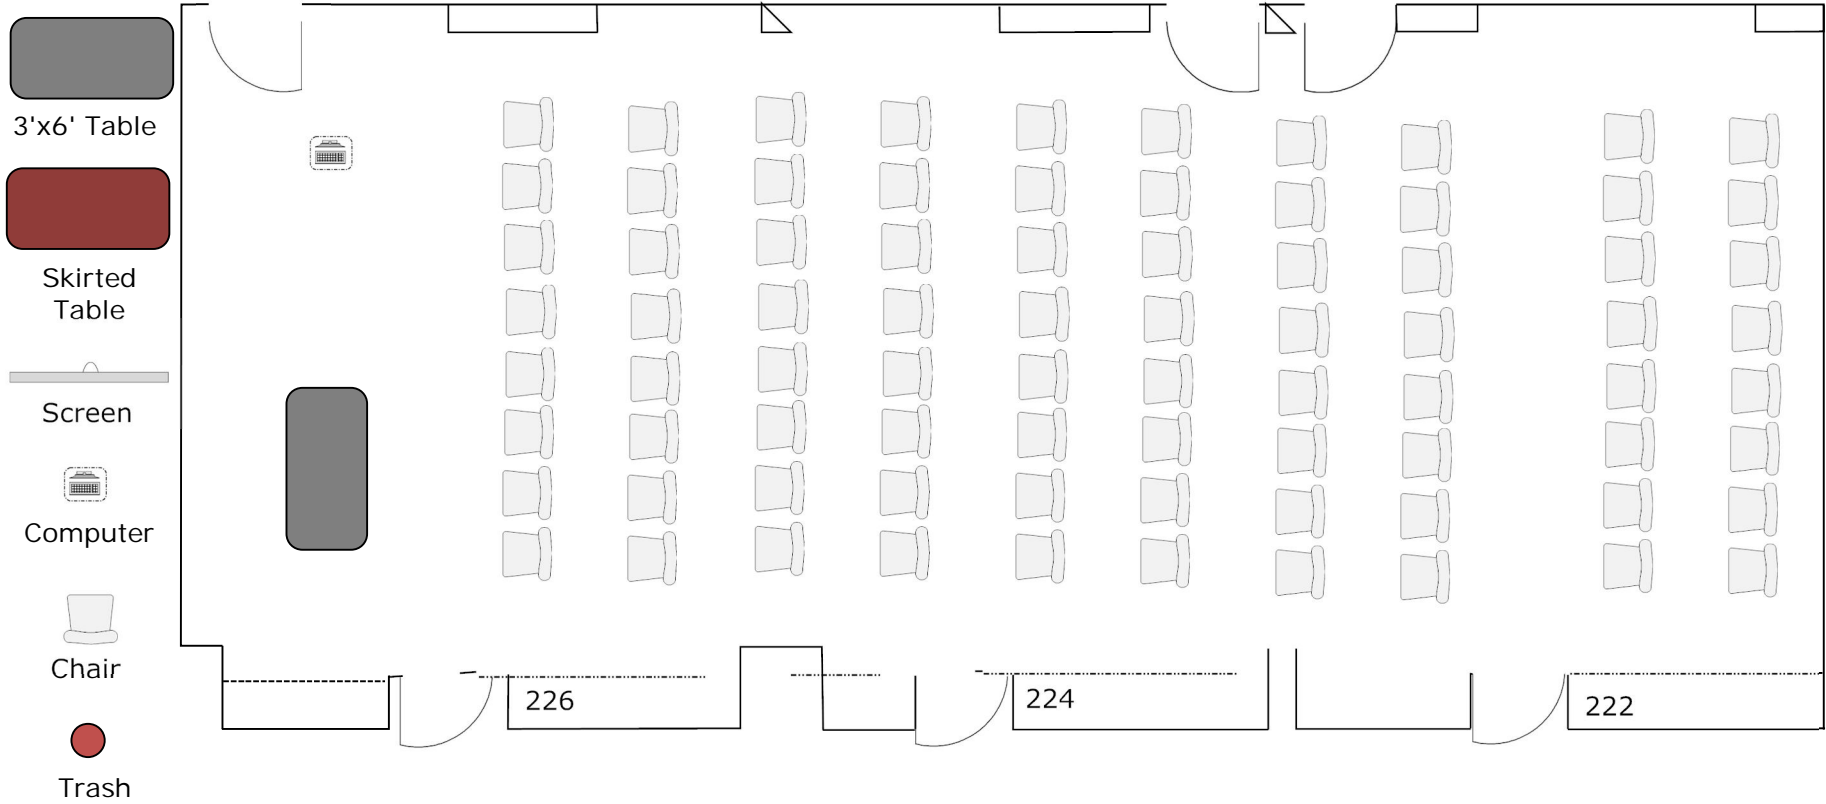

STANDARD LECTURE - MAX - 80 person seating -w/ FIXED AV
WU 222-224-226

Computer station is fixed - cannot be moved effective 1/16/14.