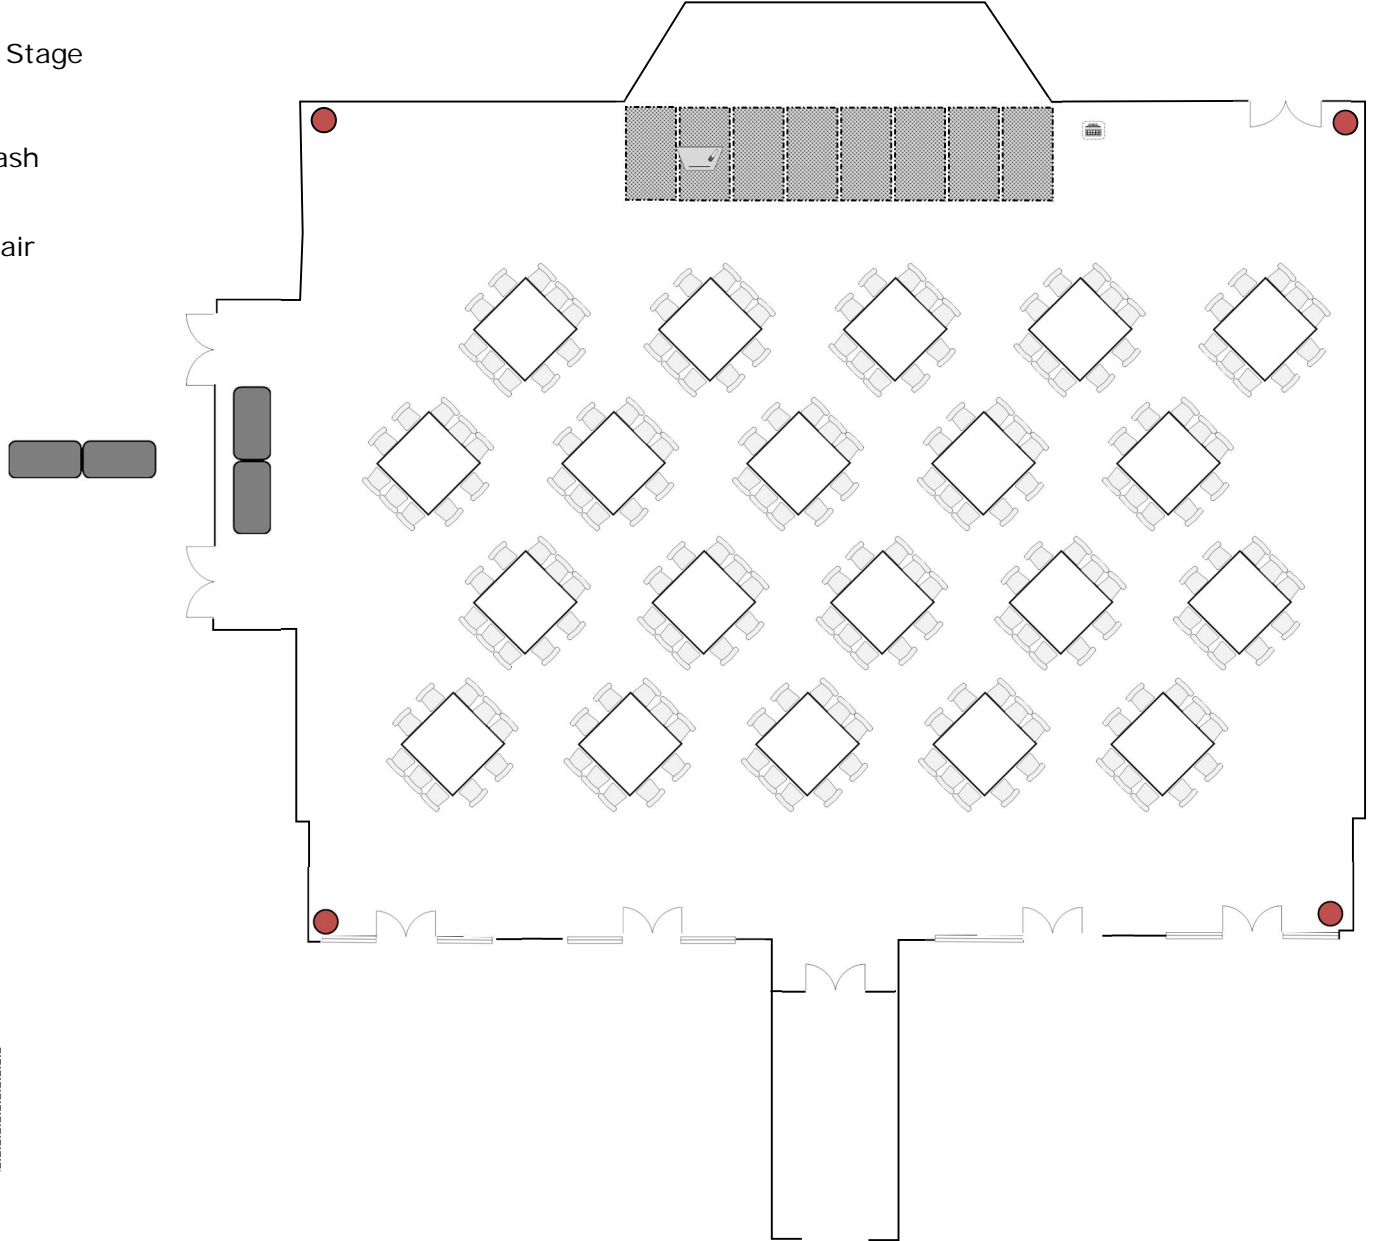

Walb Classic Ballroom
Banquet for 200

Legend:

- Diamond Table
- 6' Table
- Skirted 6' Table
- Computer
- Stage
- Trash
- Chair

Questions: Call or E-Mail
Liane Ambrose
ambrosel@pfw.edu
260-481-6269