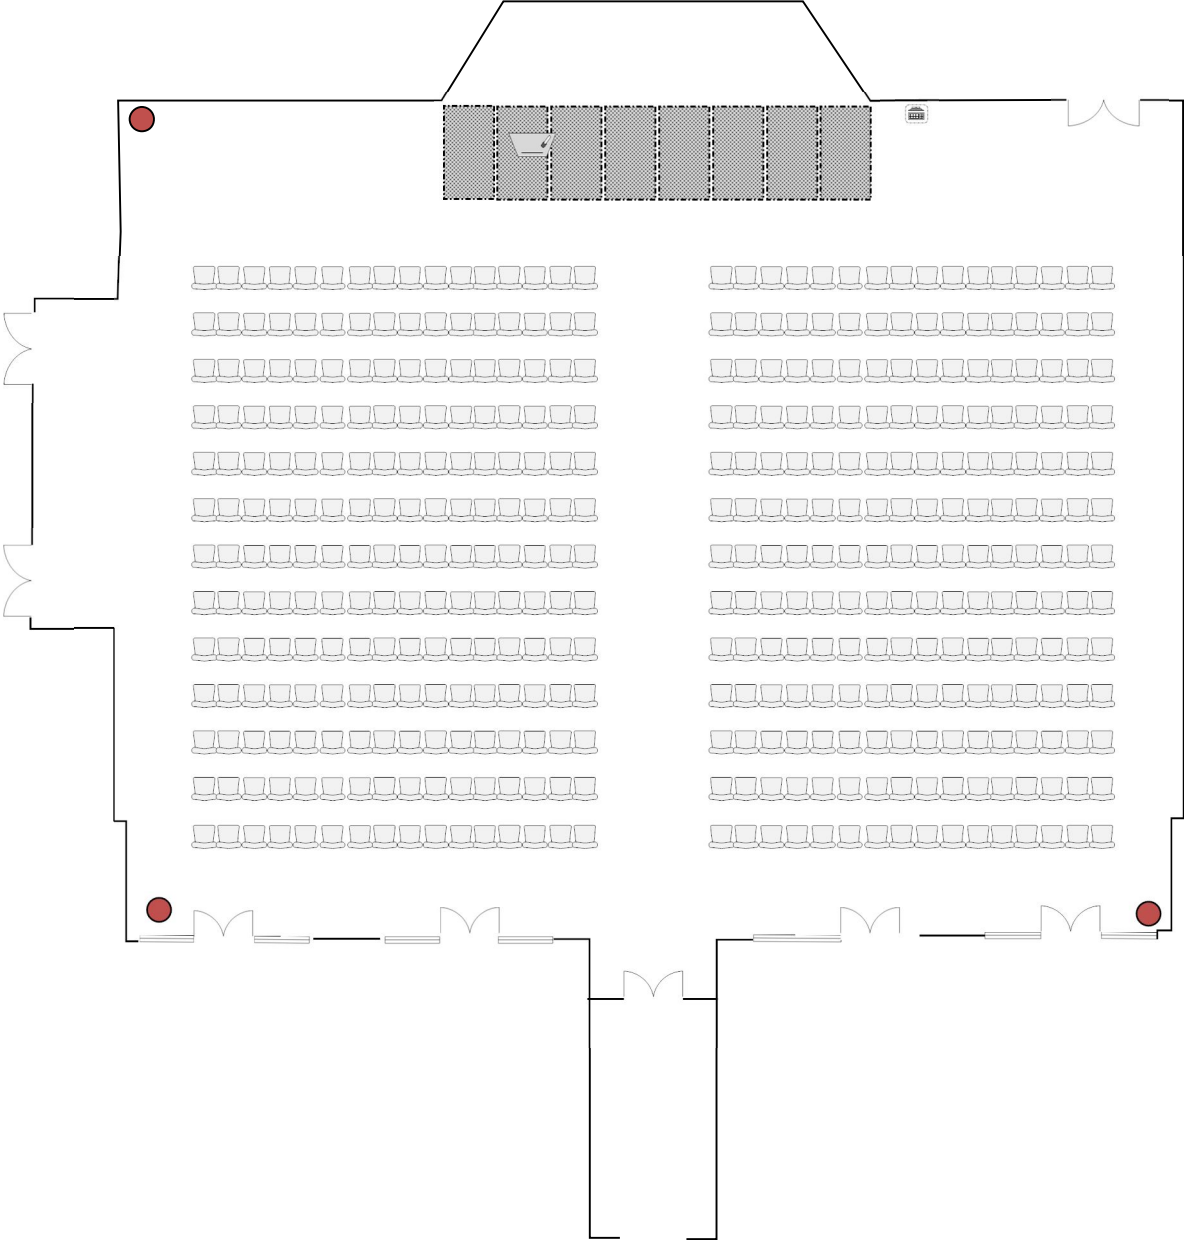

Walb Classic Ballroom
Theater style seating for 416

Questions: Call or E-Mail
Liane Ambrose
481-6269
ambrosel@ipfw.edu