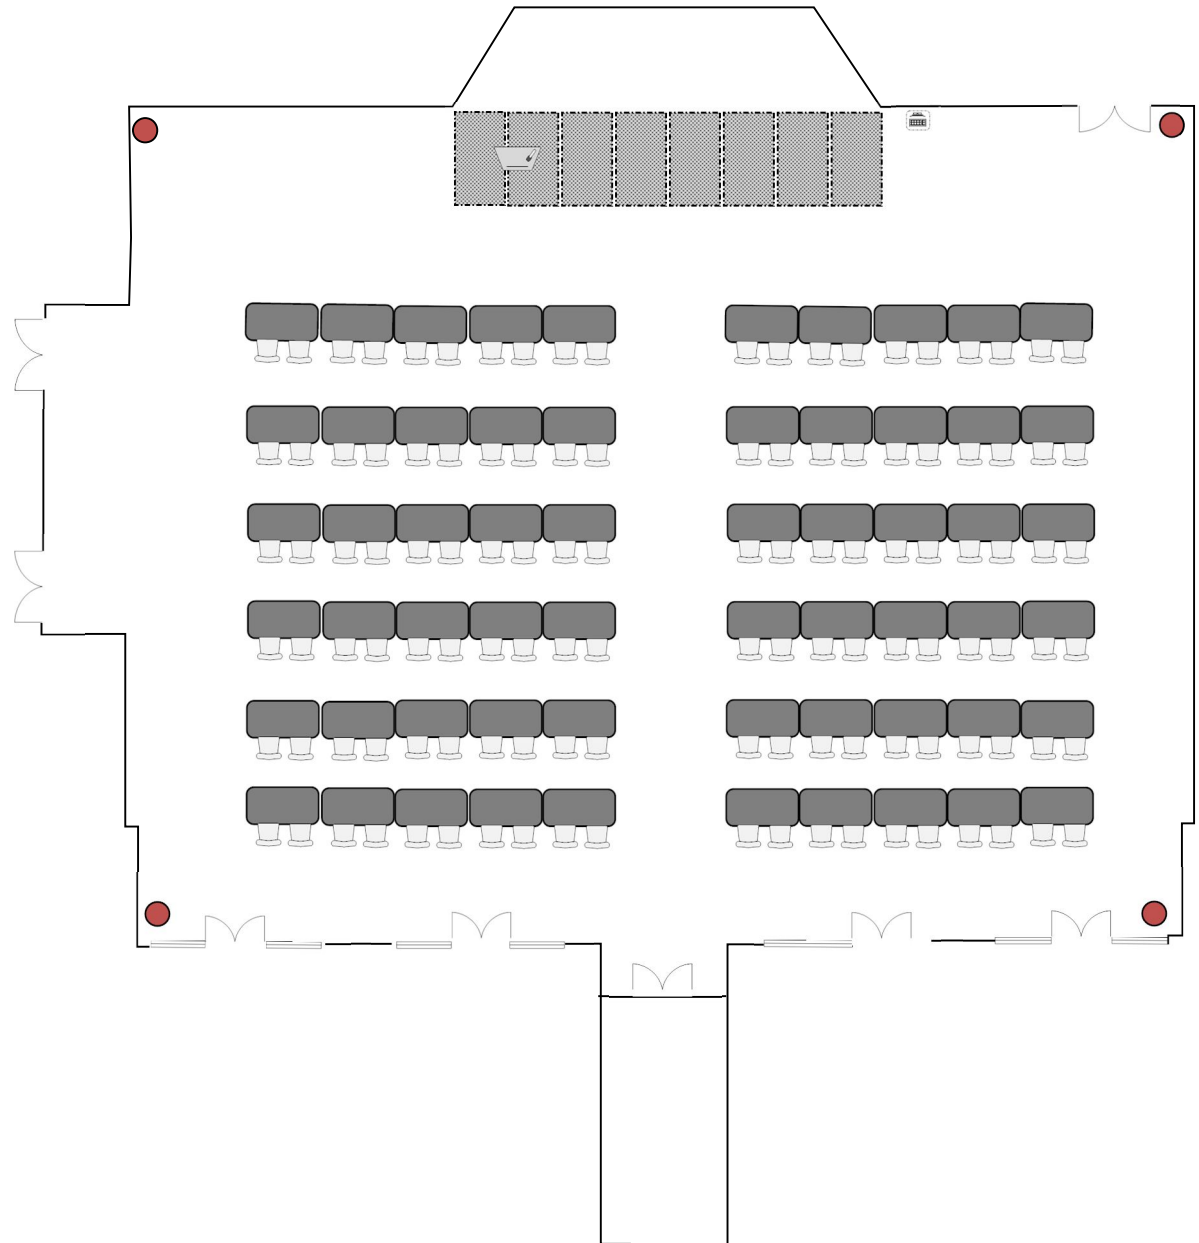

Walb Classic Ballroom Classroom style for 120

Questions:
Liane Ambrose
481-6269
ambrosel@ipfw.edu