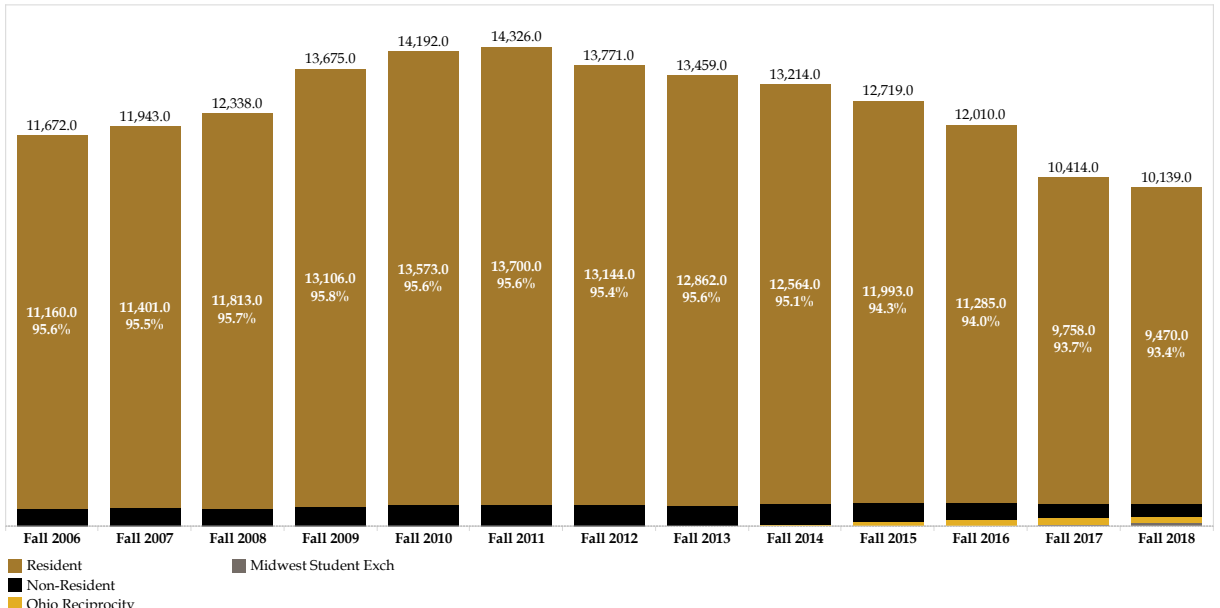

Season	Fall
Measure Selection	Headcount
Break Color By	Residency
Student Level	All
Classification	All
College	All
Department	All
Gender	All
Race / Ethnicity	All
Residency	All
FT / PT Status	All
Age Ranges	All

Break Color By	2006	Fall 2007	Fall 2008	Fall 2009	Fall 2010	Fall 2011	Fall 2012	Fall 2013	Fall 2014	Fall 2015	Fall 2016	Fall 2017	Fall 2018
Resident	11,160.0	11,401.0	11,813.0	13,106.0	13,573.0	13,700.0	13,144.0	12,862.0	12,564.0	11,993.0	11,285.0	9,758.0	9,470.0
Non-resident	512.0	542.0	525.0	569.0	619.0	626.0	627.0	558.0	587.0	582.0	533.0	410.0	388.0
Ohio Reciprocity								39.0	63.0	144.0	192.0	213.0	188.0
Midwest Student Exch.												33.0	93.0