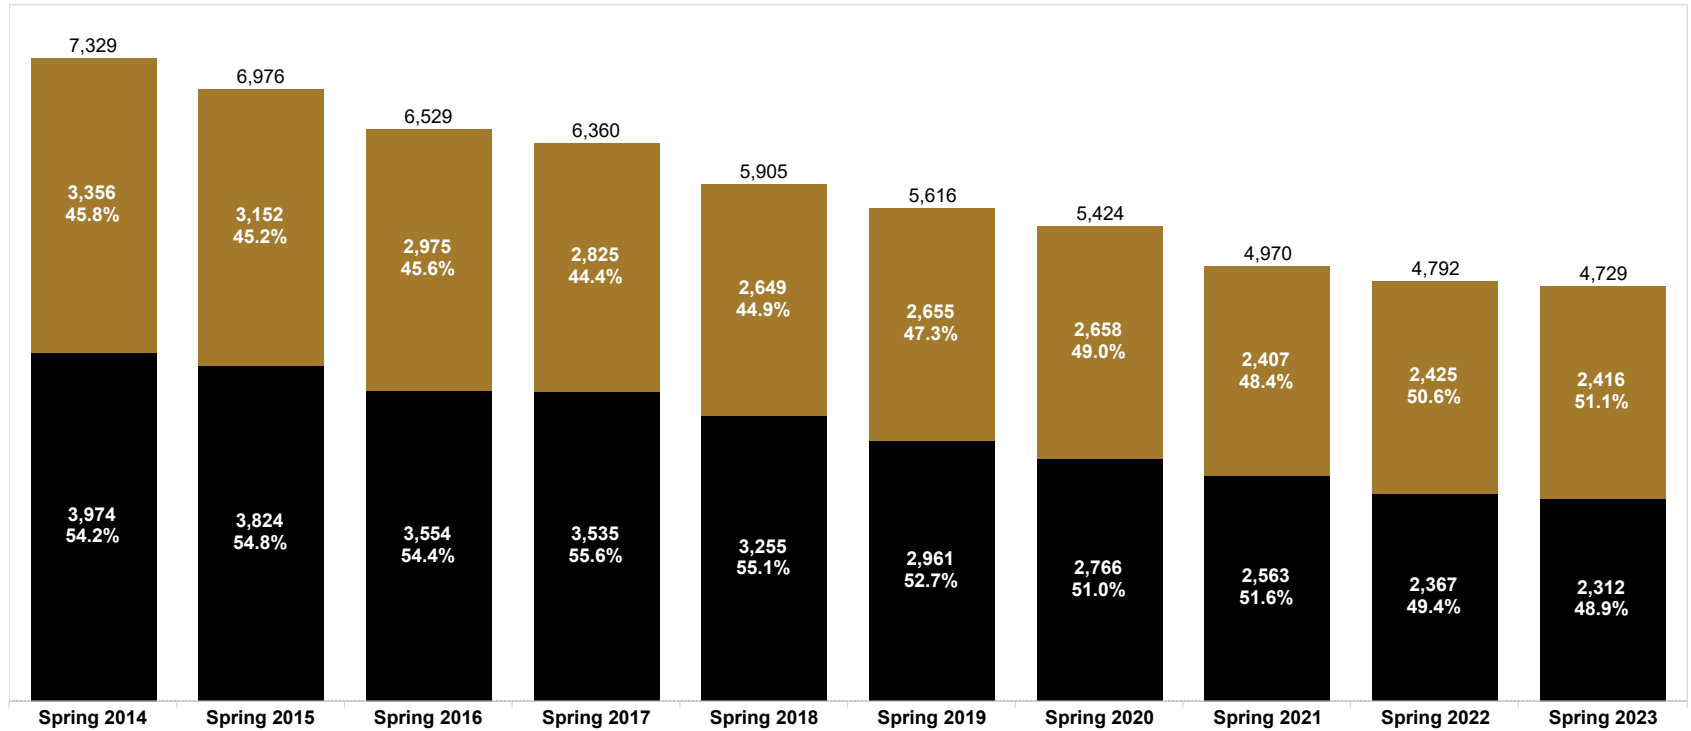

Season
Spring

Measure Selection
FTE

Break Color By
Gender

Student Level
Multiple values

College
All

Department
All

Classification
All

Gender
All

Race / Ethnicity
All

Residency
All

FT / PT Status
All

Age Ranges
All

Male
Female

Break Color By	Spring 2013	Spring 2014	Spring 2015	Spring 2016	Spring 2017	Spring 2018	Spring 2019	Spring 2020	Spring 2021	Spring 2022	Spring 2023
Female	4,237	3,974	3,824	3,554	3,535	3,255	2,961	2,766	2,563	2,367	2,312
Male	3,567	3,356	3,152	2,975	2,825	2,649	2,655	2,658	2,407	2,425	2,416