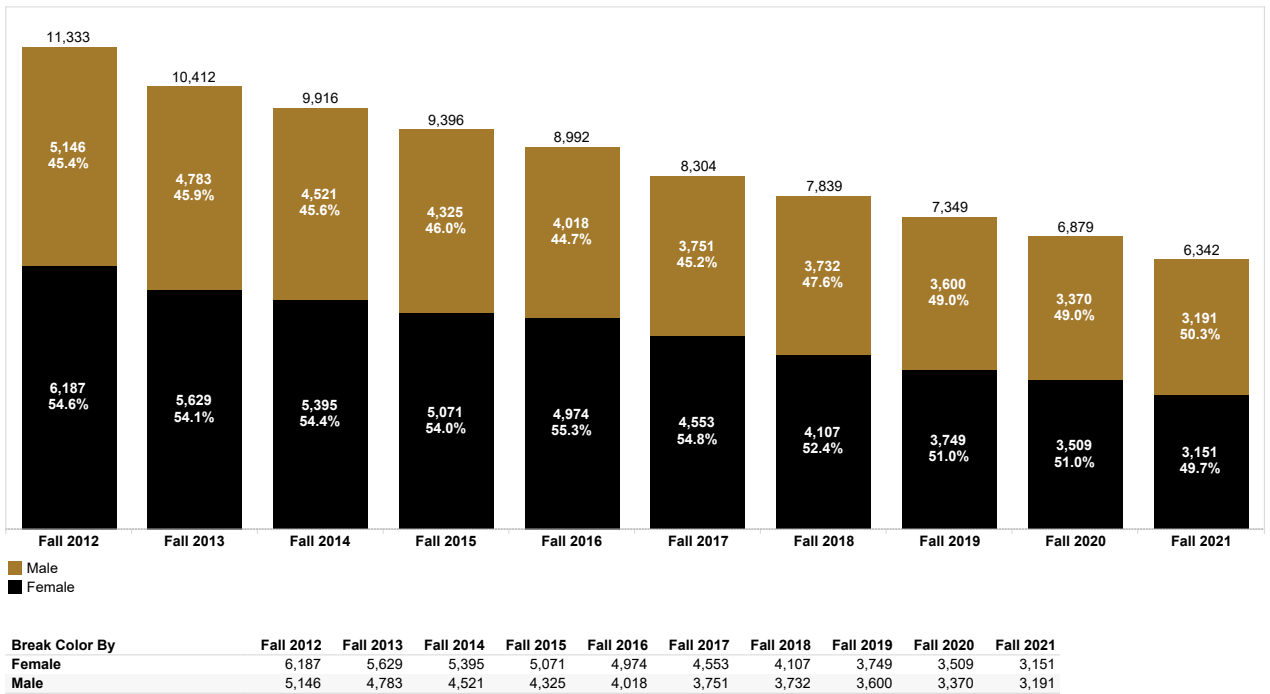

- Season
Fall
- Measure Selection
Headcount
- Break Color By
Gender
- College
All
- Department
All
- Student Level
Multiple values
- Classification
All
- Gender
All
- Race / Ethnicity
All
- Residency
All
- FT / PT Status
All
- Age Ranges
All