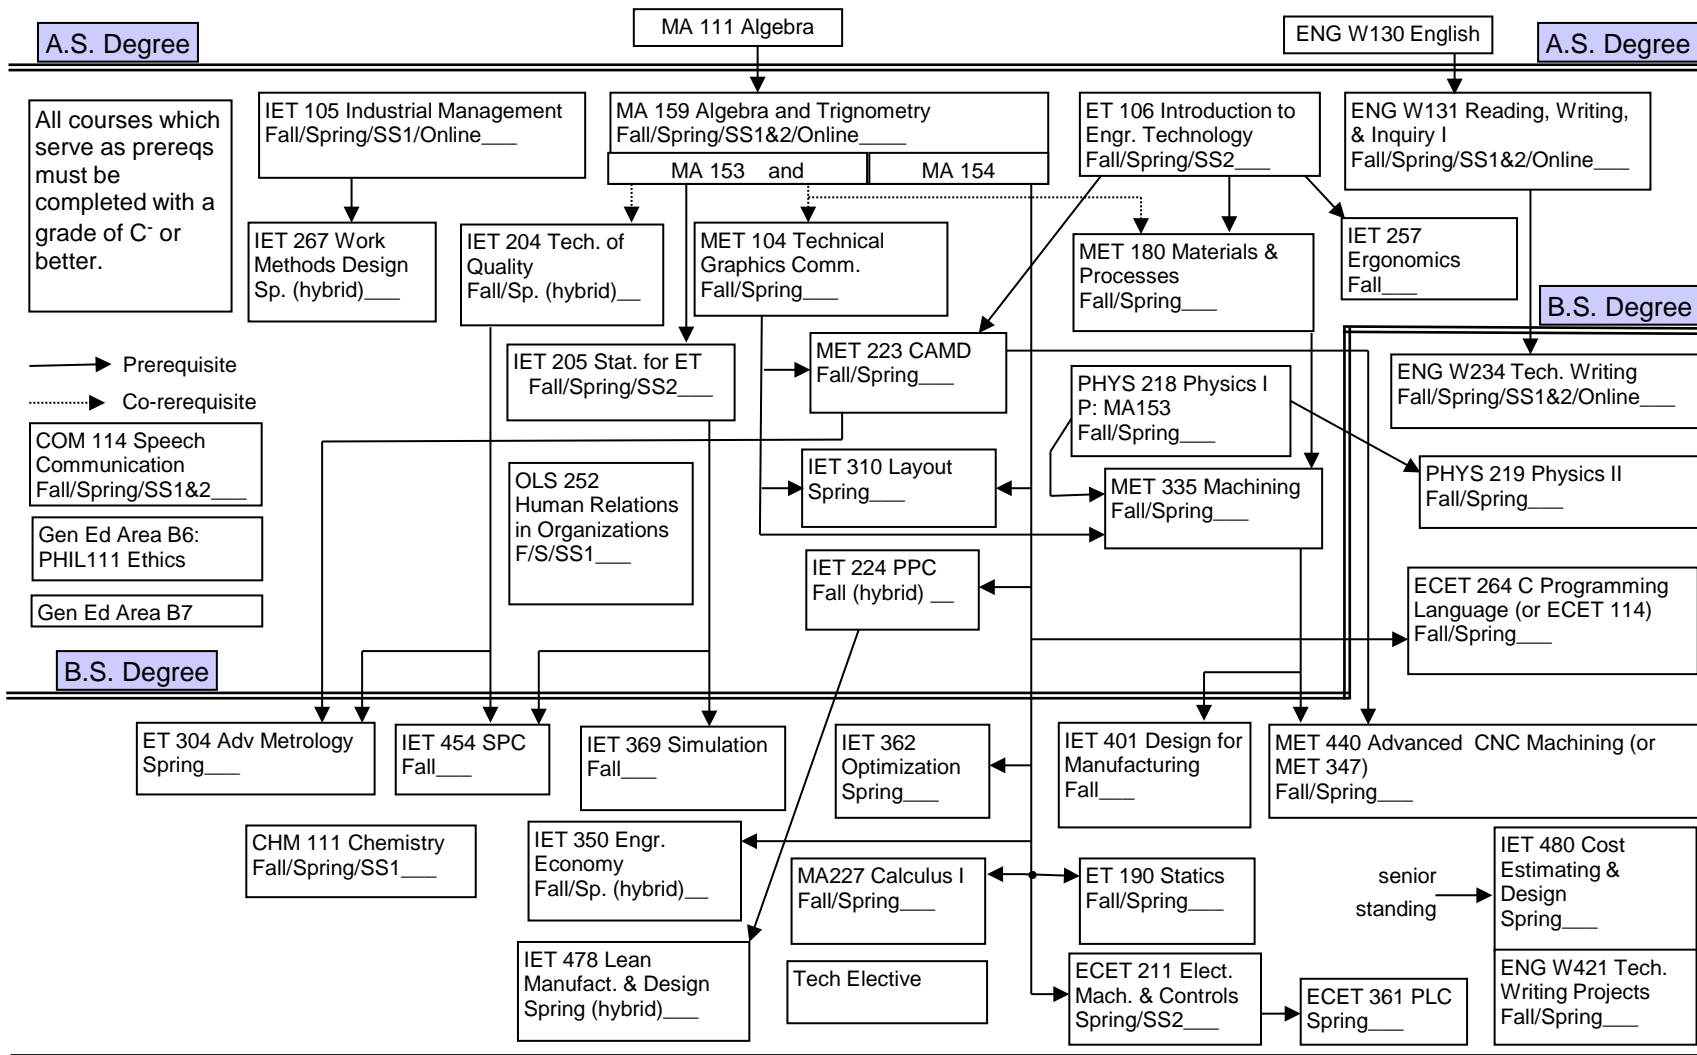

INDIANA UNIVERSITY - PURDUE UNIVERSITY FORT WAYNE

Prerequisite Chart for IET

Name: _____
Effective Fall 2016

suggested tech elective:

Any CPET, CS, ECET, ET, MET, or OLS course (you should have met the prerequisites or obtain instructor approval).

suggested Gen Ed electives:

- Area B6 - PHIL 111 Ethics (recommended) or any other course that meets all B6 area outcomes.
- Area B7 - Any course that meets all B7 area outcomes.