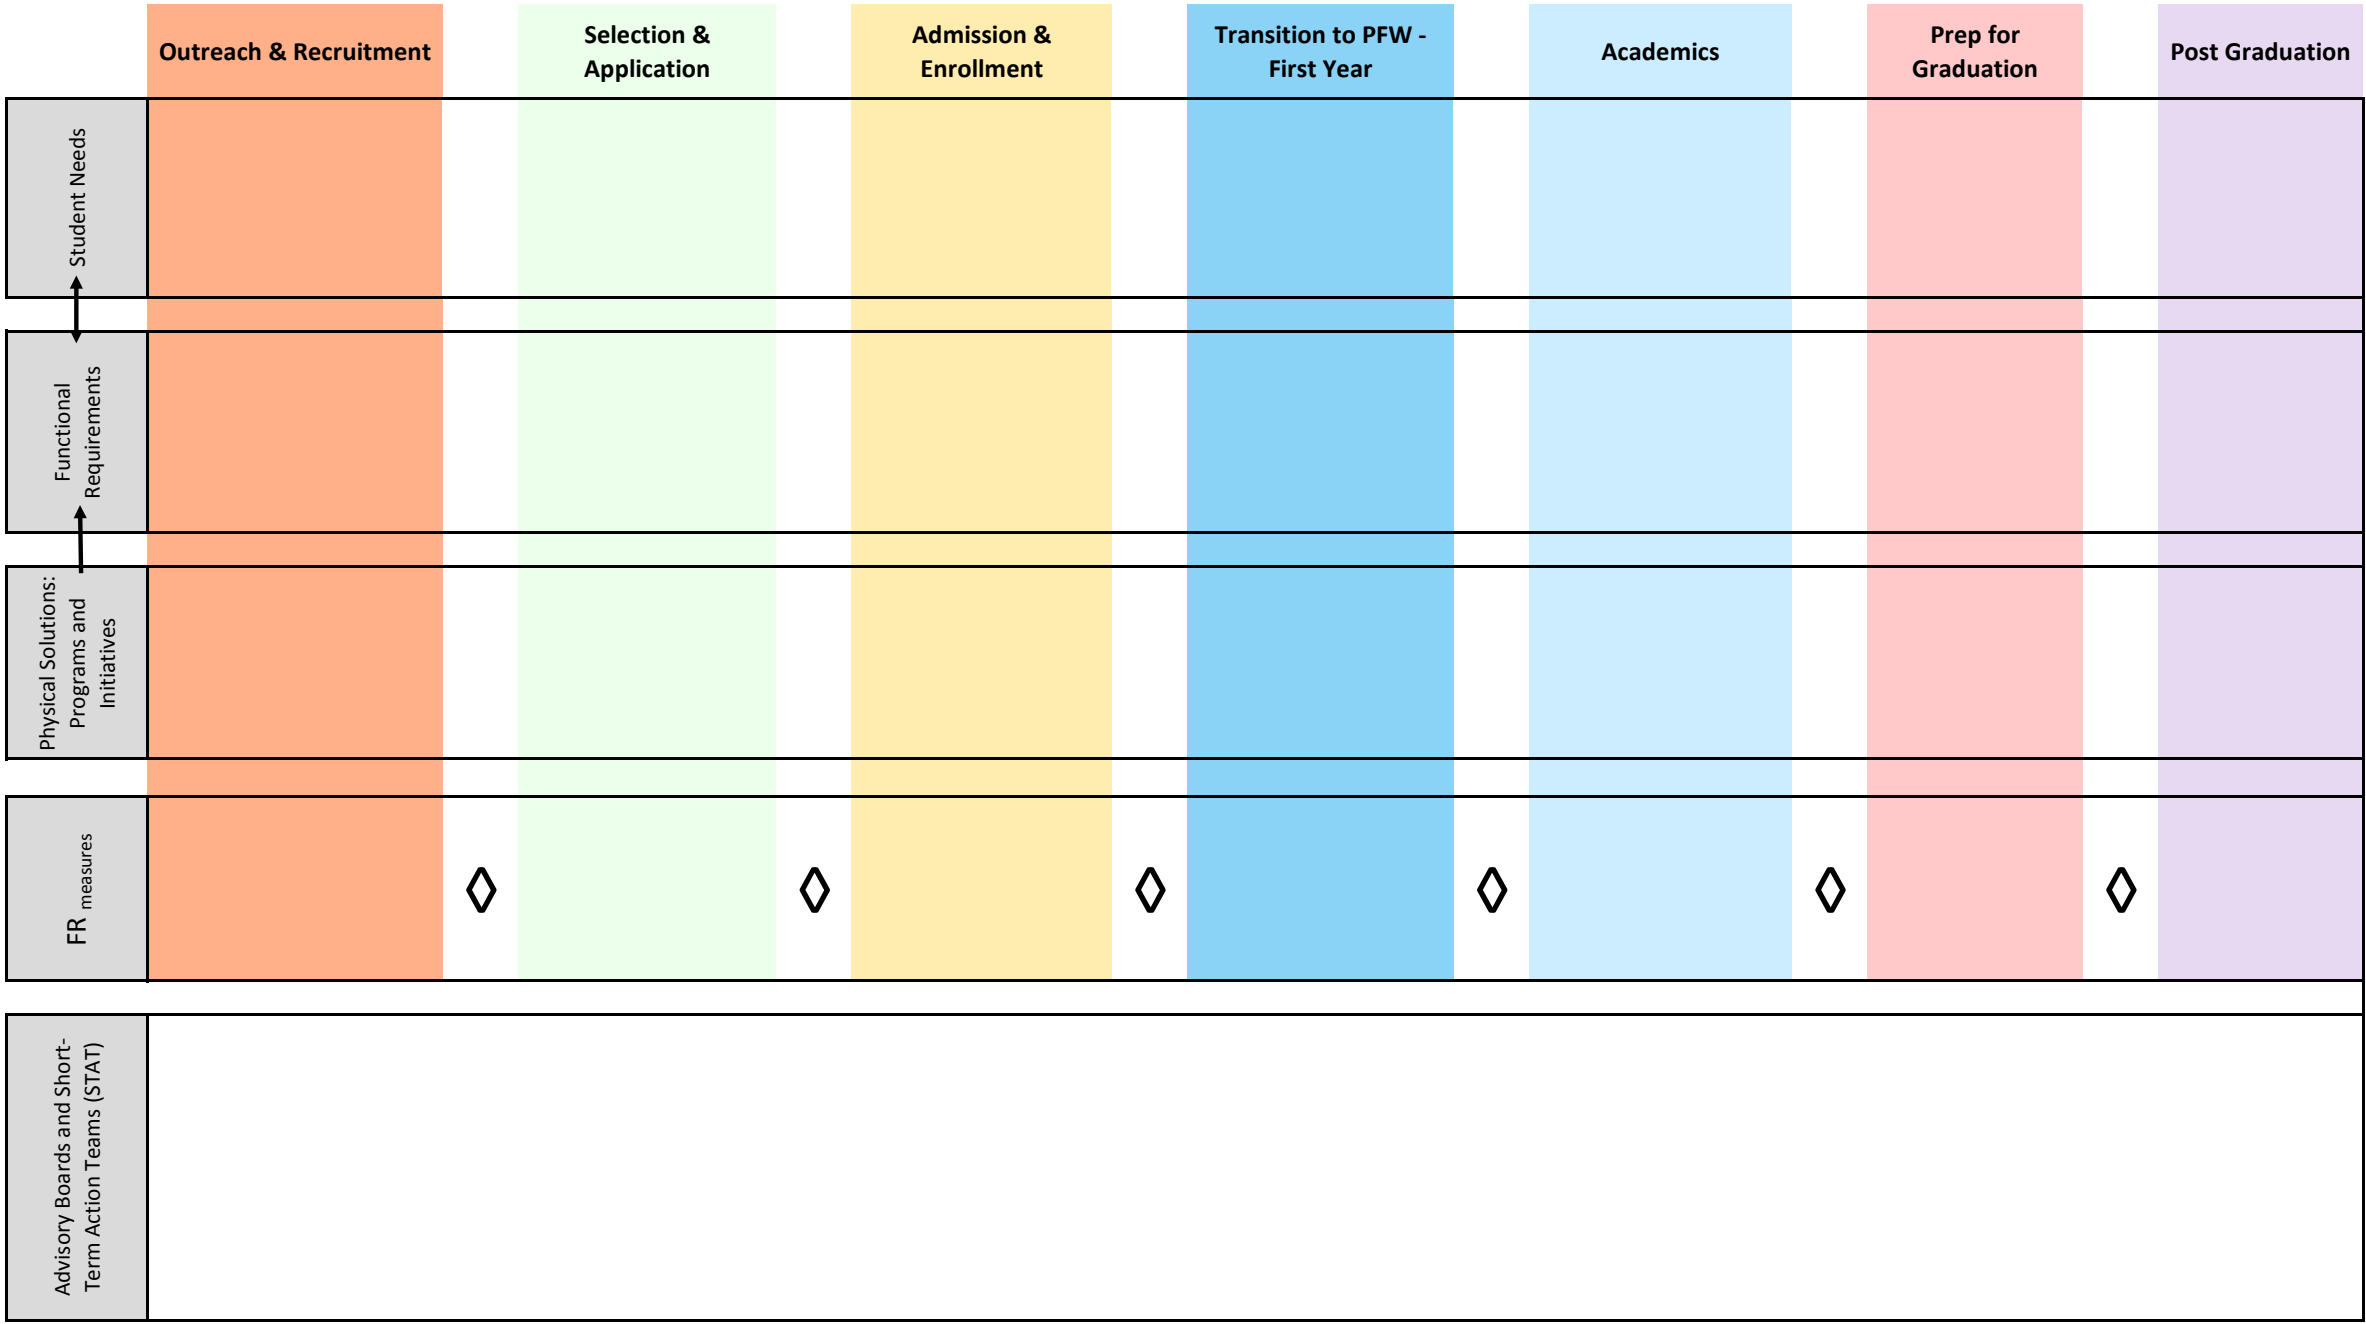

Aligning Measures to ETCS Strategic Plan Flow for Student Success

PLAN, DO, CHECK, ACT (PDCA)

◇ = Gateway