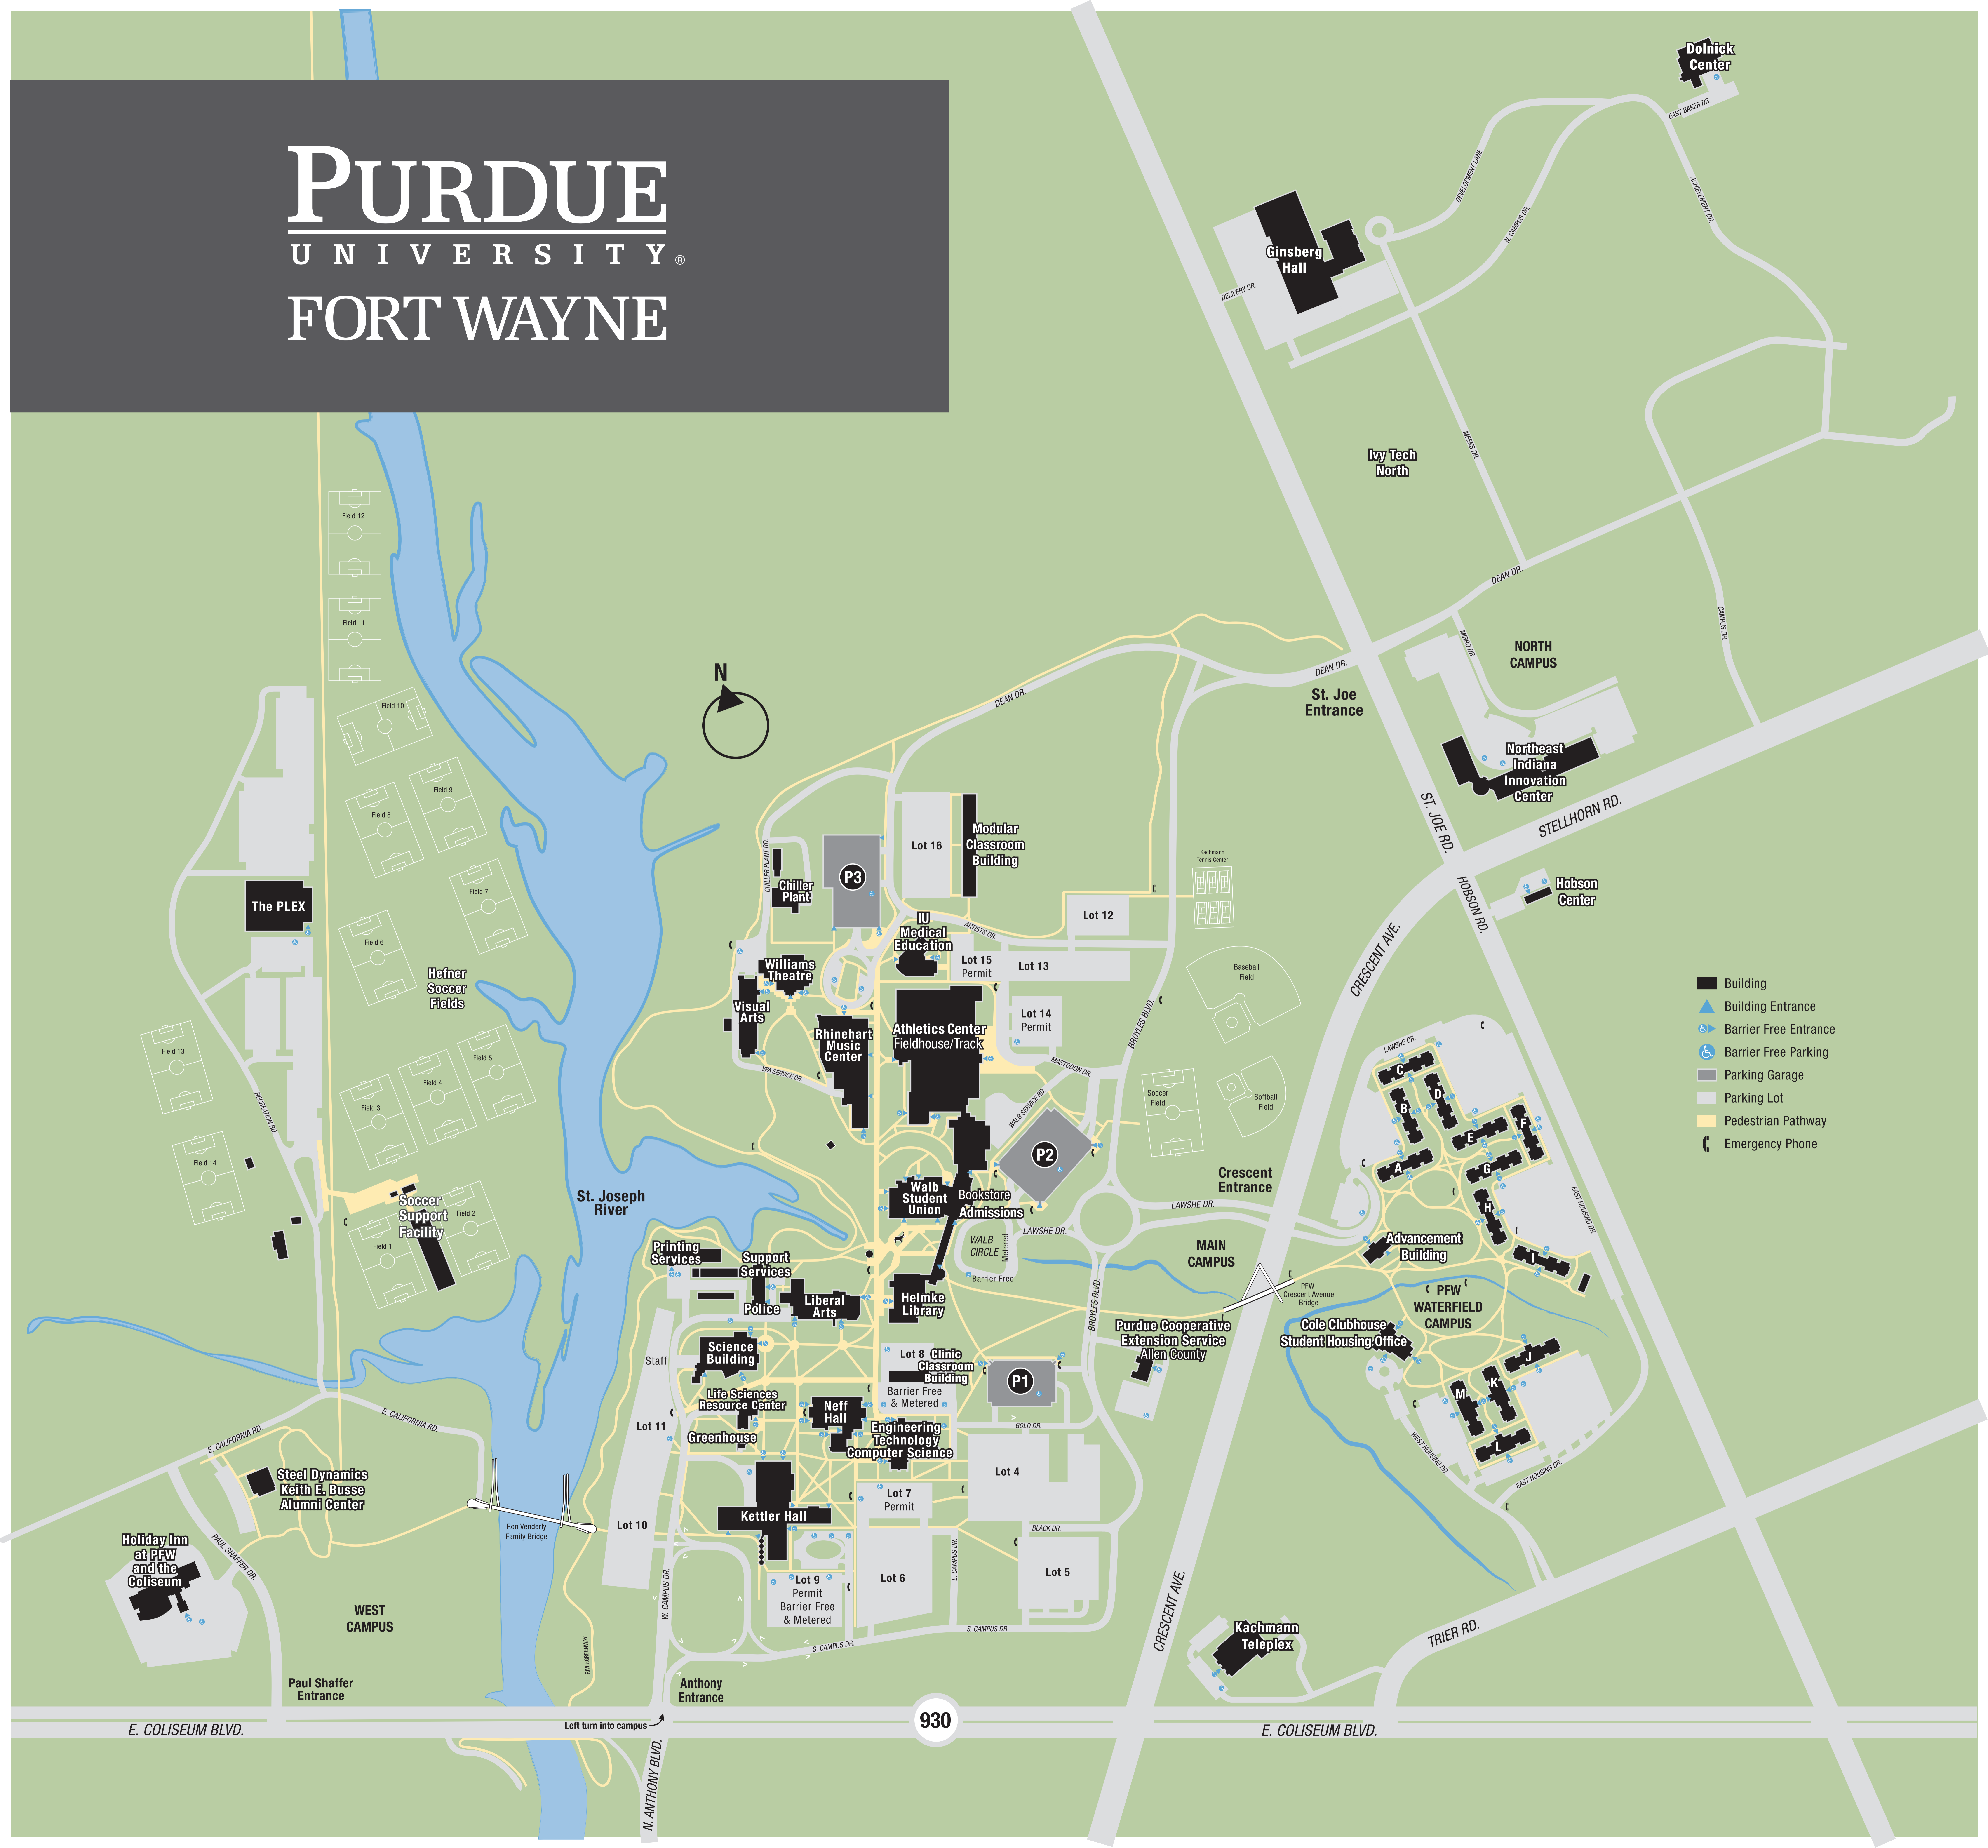

PURDUE UNIVERSITY®

FORT WAYNE

Dolnick Center

Ginsberg Hall

Ivy Tech North

NORTH CAMPUS

St. Joe Entrance

Northeast Indiana Innovation Center

STELLHORN RD.

Hobson Center

Modular Classroom Building

Lot 16

Medical Education

Lot 15 Permit

Lot 13

Lot 14 Permit

Athletics Center Fieldhouse/Track

Rhinehart Music Center

Visual Arts

Williams Theatre

Chiller Plant

P3

Crescent Entrance

MAIN CAMPUS

Advancement Building

Cole Clubhouse Student Housing Office

WATERFIELD CAMPUS

Purdue Cooperative Extension Service Allen County

Walb Student Union

Bookstore Admissions

Helmke Library

Lot 8 Clinic Classroom Building