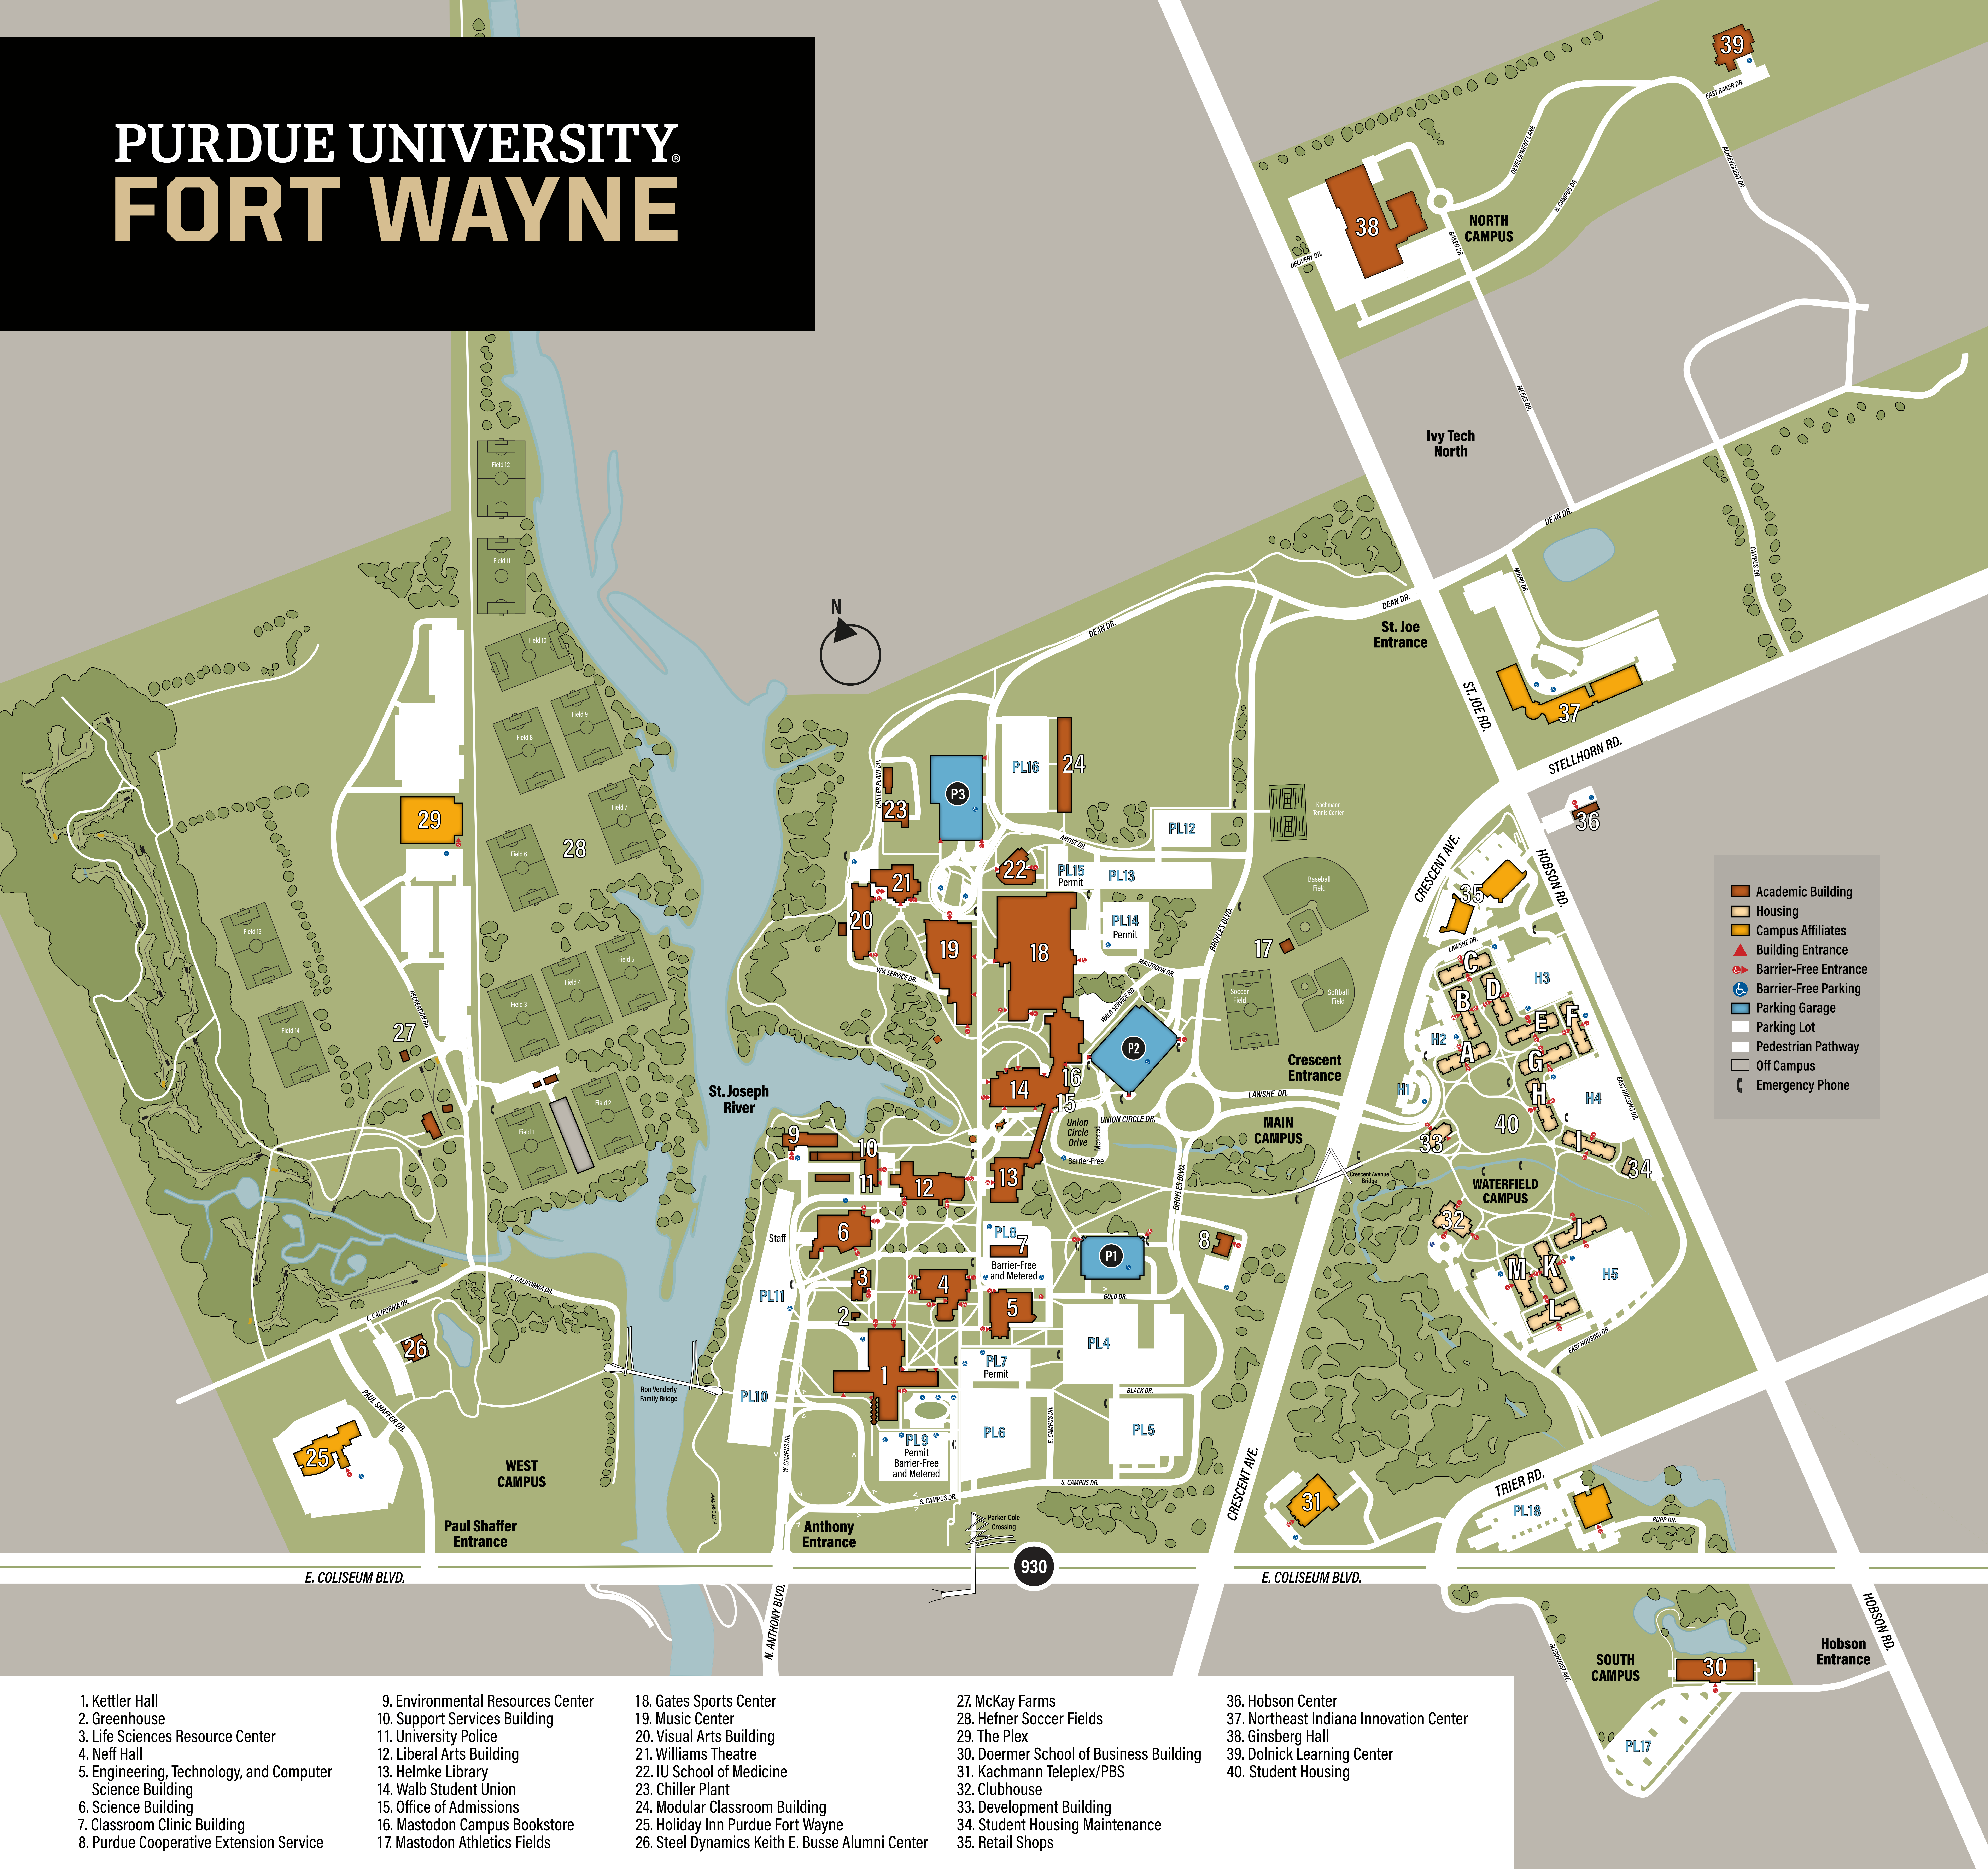

PURDUE UNIVERSITY FORT WAYNE

- 1. Kettler Hall
- 2. Greenhouse
- 3. Life Sciences Resource Center
- 4. Neff Hall
- 5. Engineering, Technology, and Computer Science Building
- 6. Science Building
- 7. Classroom Clinic Building
- 8. Purdue Cooperative Extension Service

- 9. Environmental Resources Center
- 10. Support Services Building
- 11. University Police
- 12. Liberal Arts Building
- 13. Helmke Library
- 14. Walb Student Union
- 15. Office of Admissions
- 16. Mastodon Campus Bookstore
- 17. Mastodon Athletics Fields

- 18. Gates Sports Center
- 19. Music Center
- 20. Visual Arts Building
- 21. Williams Theatre
- 22. IU School of Medicine
- 23. Chiller Plant
- 24. Modular Classroom Building
- 25. Holiday Inn Purdue Fort Wayne
- 26. Steel Dynamics Keith E. Busse Alumni Center

- 27. McKay Farms
- 28. Hefner Soccer Fields
- 29. The Plex
- 30. Doermer School of Business Building
- 31. Kachmann Teleplex/PBS
- 32. Clubhouse
- 33. Development Building
- 34. Student Housing Maintenance
- 35. Retail Shops