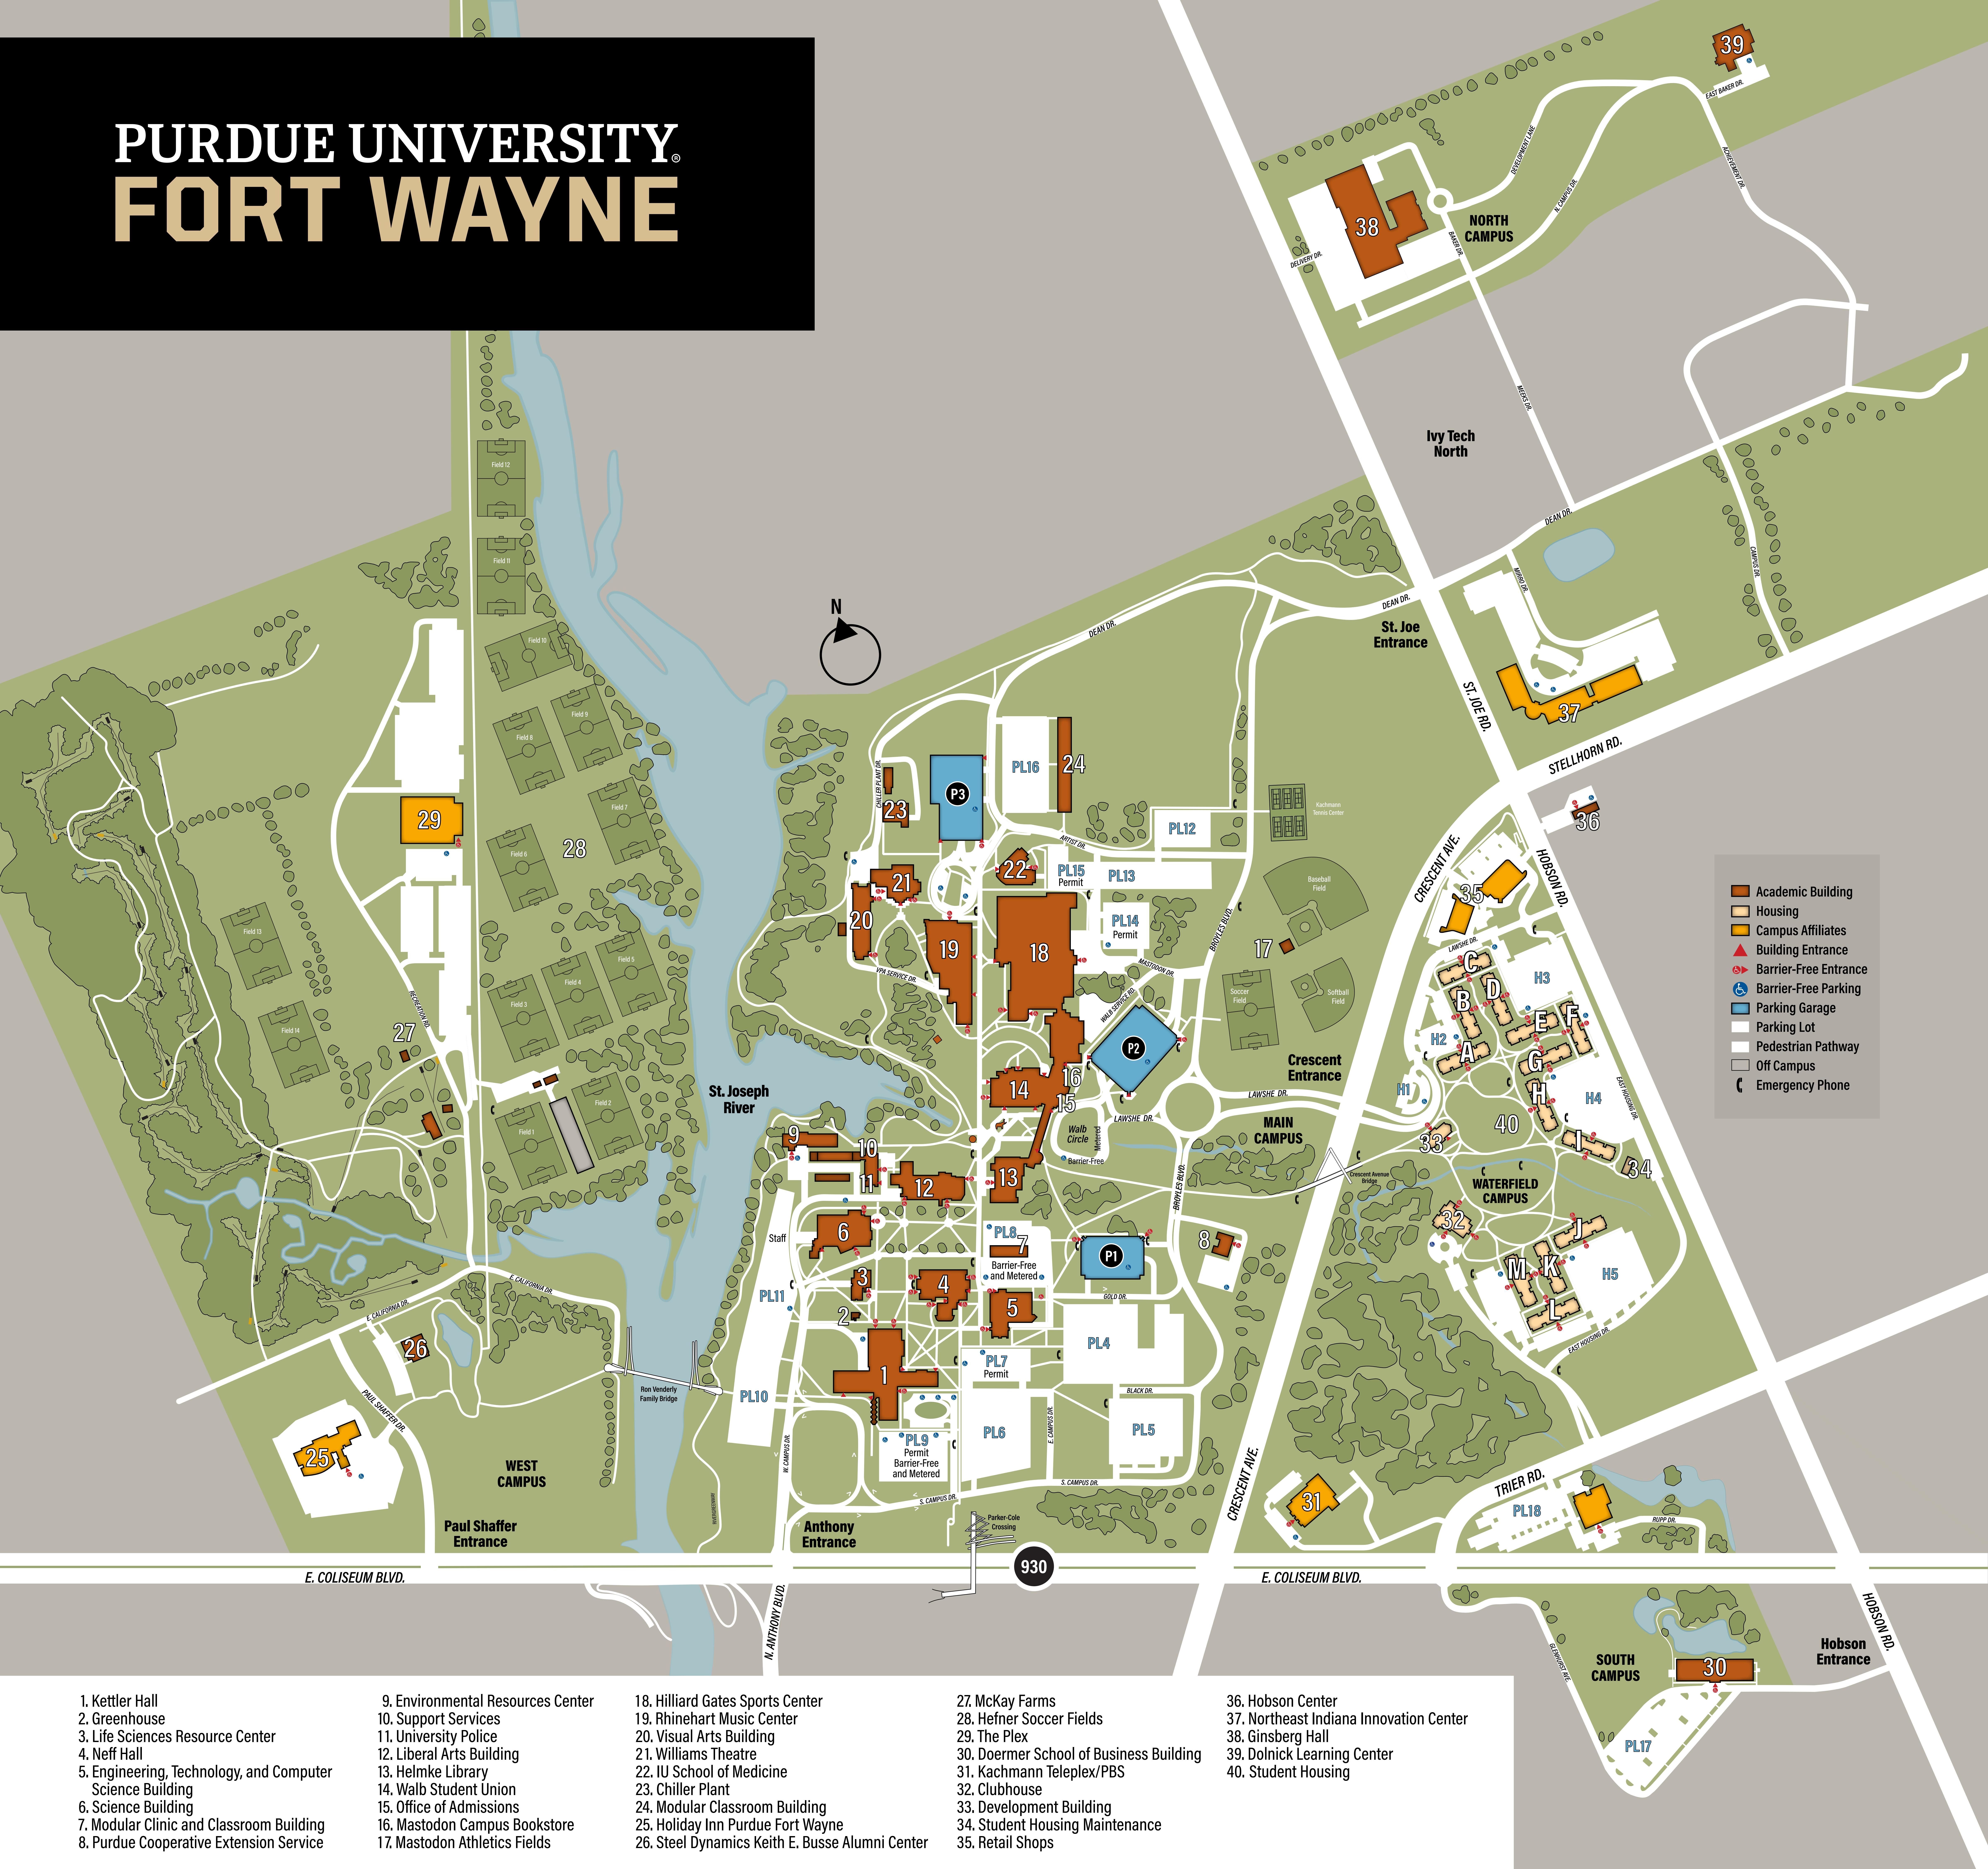

PURDUE UNIVERSITY FORT WAYNE

1. Kettler Hall
2. Greenhouse
3. Life Sciences Resource Center
4. Neff Hall
5. Engineering, Technology, and Computer Science Building
6. Science Building
7. Modular Clinic and Classroom Building
8. Purdue Cooperative Extension Service

9. Environmental Resources Center
10. Support Services
11. University Police
12. Liberal Arts Building
13. Helmke Library
14. Walb Student Union
15. Office of Admissions
16. Mastodon Campus Bookstore
17. Mastodon Athletics Fields

18. Hilliard Gates Sports Center
19. Rhinehart Music Center
20. Visual Arts Building
21. Williams Theatre
22. IU School of Medicine
23. Chiller Plant
24. Modular Classroom Building
25. Holiday Inn Purdue Fort Wayne
26. Steel Dynamics Keith E. Busse Alumni Center

27. McKay Farms
28. Hefner Soccer Fields
29. The Plex
30. Doermer School of Business Building
31. Kachmann Teleplex/PBS
32. Clubhouse
33. Development Building
34. Student Housing Maintenance
35. Retail Shops